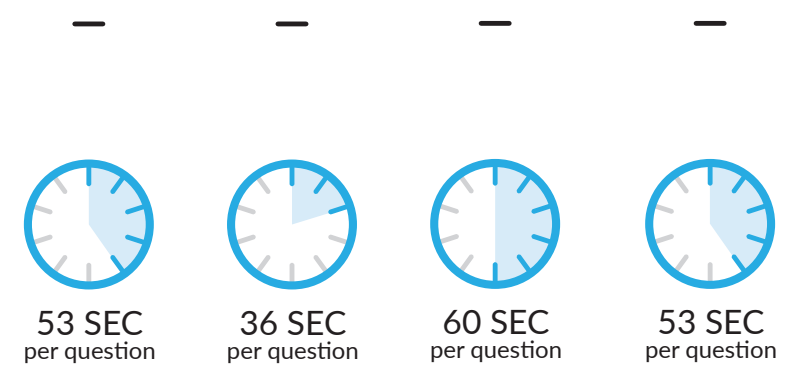

## TIMING

OVERALL TIME

3 hours 0 minutes

OVERALL TIME

2 hours 55 minutes

200 - 800 POINTS

200 - 800 POINTS

400 - 1600 TOTAL POINTS

1 - 36 POINTS EACH SECTION

1 - 36 TOTAL POINTS