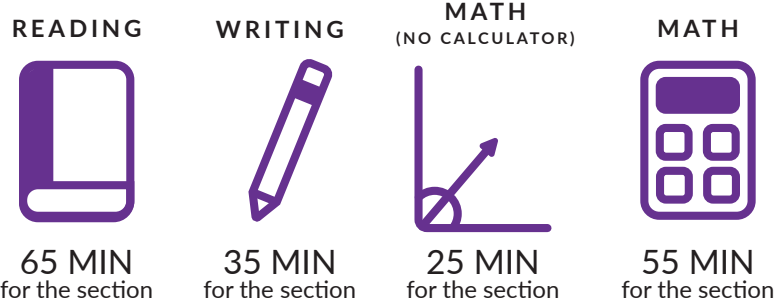

## TIMING

OVERALL TIME

3 hours 0 minutes

OVERALL TIME

2 hours 55 minutes

200 - 800 POINTS

200 - 800 POINTS

400 - 1600 TOTAL POINTS

1 - 36 POINTS EACH SECTION

1 - 36 TOTAL POINTS