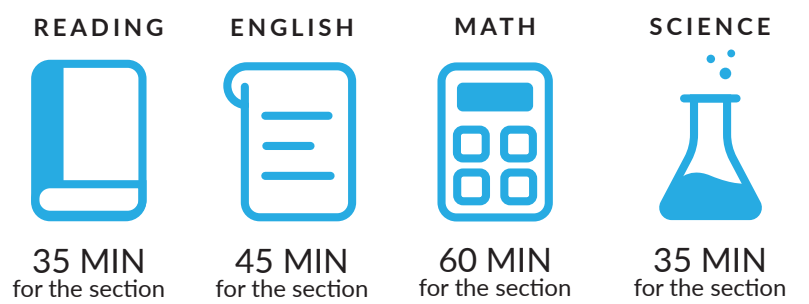

## TIMING

OVERALL TIME

3 hours 0 minutes

OVERALL TIME

2 hours 55 minutes

200 - 800 POINTS

200 - 800 POINTS

400 - 1600 TOTAL POINTS

1 - 36 POINTS EACH SECTION

1 - 36 TOTAL POINTS