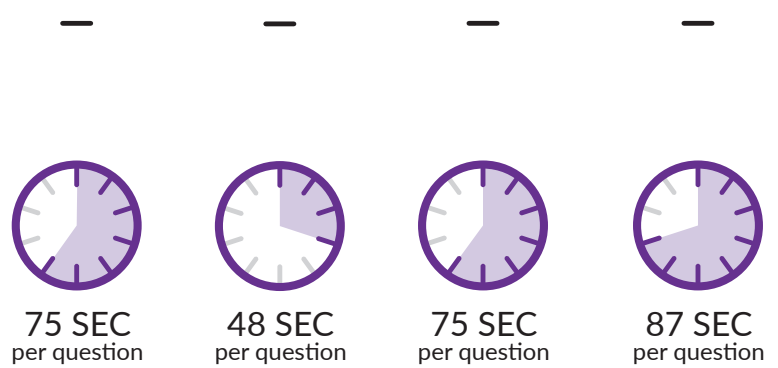

## TIMING

OVERALL TIME

3 hours 0 minutes

OVERALL TIME

2 hours 55 minutes

200 - 800 POINTS

200 - 800 POINTS

400 - 1600 TOTAL POINTS

1 - 36 POINTS EACH SECTION

1 - 36 TOTAL POINTS